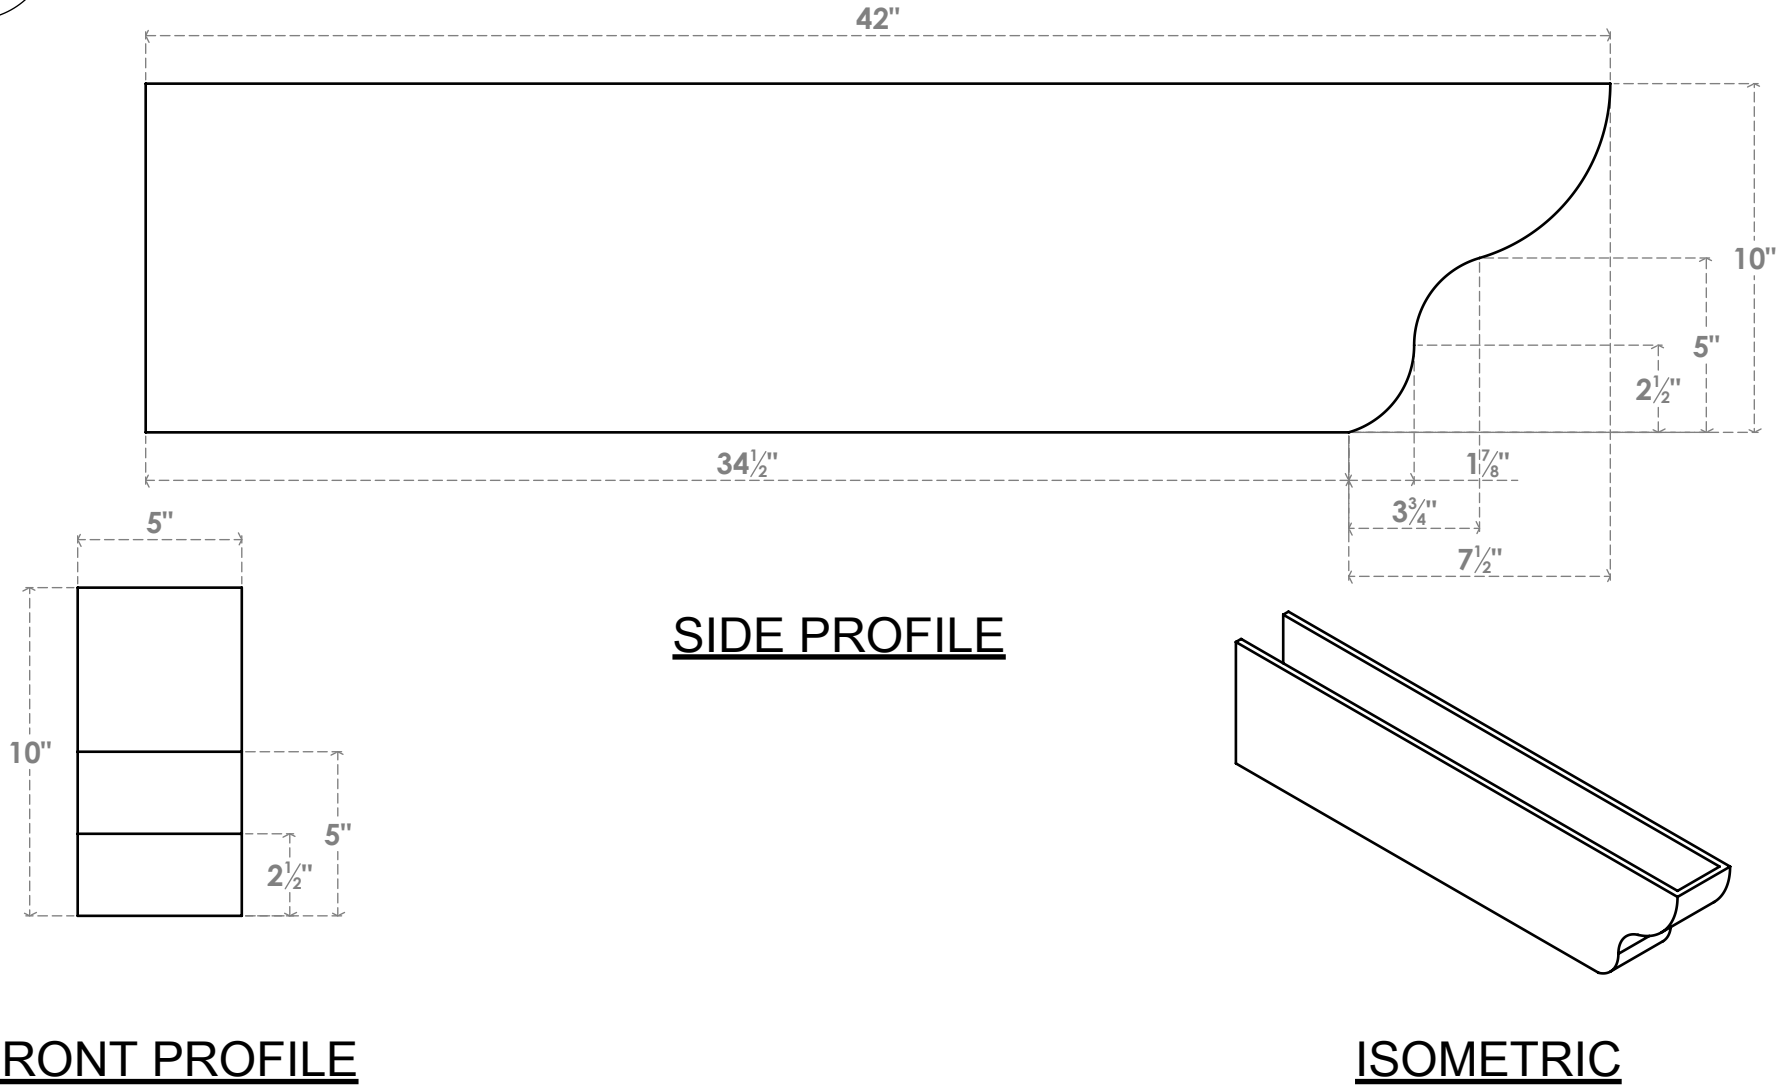

RFTP05X10X42GRN

5"W X 10"H X 42"L GREENSBORO ARCHITECTURAL GRADE PVC RAFTER TAIL

EKENA MILLWORK
 2300 WEST MAIN ST.
 CLARKSVILLE, TX 75426
 TOLL FREE: 866-607-0453
 WWW.EKENAMILLWORK.COM

NOTES

1. INSTALLATION TO BE COMPLETED IN ACCORDANCE WITH MANUFACTURER'S SPECIFICATIONS.
2. DRAWING MAY NOT BE TO SCALE
3. THIS DRAWING IS INTENDED FOR DESIGN AND PLANNING PURPOSES ONLY.
4. ALL INFORMATION CONTAINED HEREIN WAS CURRENT AT THE TIME OF DEVELOPMENT BUT MUST BE REVIEWED AND APPROVED BY THE PRODUCT MANUFACTURER TO BE CONSIDERED ACCURATE.
5. ARCHITECTURAL GRADE PVC PRODUCTS ARE MADE FROM EXPANDED CELLULAR PVC AND COME NATURALLY WHITE BUT MAY BE PAINTED